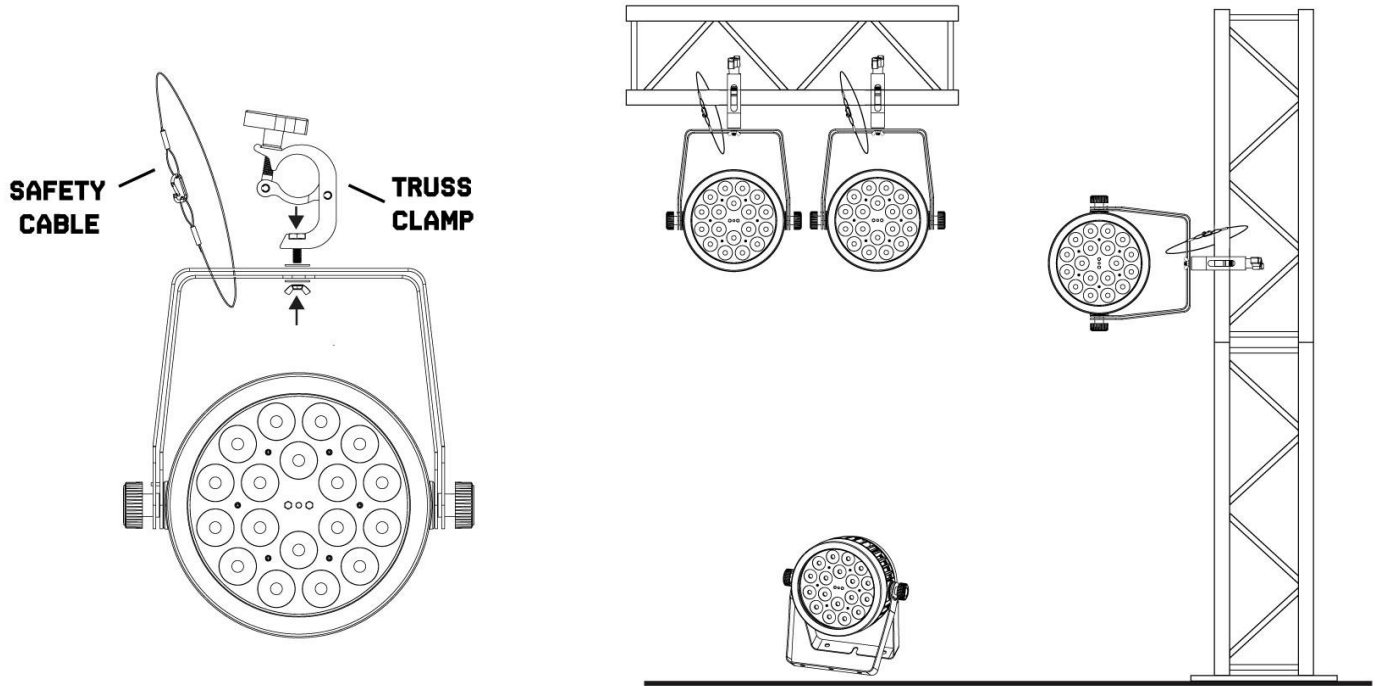

BEAMZ
MADE
EAZY

151.329_151.331 V1

BAC500 & BAC503

QUICK **START GUIDE**

RIGGING

DMX512 CONTROL

CAUTION! At the last unit, you must close the DMX line with a terminating resistor. Take an XLR connector and solder a 120 Ohm resistor between signal (-) and signal (+) and connect it to the DMX output of the last unit in the line.

CONTROL MENU

MENU		DESCRIPTION	
DMX MODE	Addr	12CH	DMX address setting
		7CH	
		5CH	
		3CH	
STATIC	Stat	S 01-27	Static colours
AUTO	Auto	Au 01-02	Auto program
SOUND	Sound	So 01-02	Sound Program
SPEED	Speed	SP 01-09	Speed
MIC	Sensitiv	SE 01-09	MIC sensitivity
		R: 000-255	Red (0-100%)
		G: 000-255	Green (0-100%)
		B: 000-255	Blue (0-100%)
		U:000-255	Cool White (0-100%)
		o:000-255	Warm White (0-100%)
		A:000-255	Amber (0-100%)
		u:000-255	UV (0-100%)
		COLOUR TEMPERATURE	Temperat
3200K	Colour temperature 3200K		
4300K	Colour temperature 4300K		
5600K	Colour temperature 5600K		
6500K	Colour temperature 6500K		
8000K	Colour temperature 8000K		
DIMMING	Dimming	d11-d19	Master dimming
SILENT SCENE	Silent	ON/OFF	Silent scene by Sound program
SLAVE	Slave	SLAVE MODE	Enable slave mode
INFRARED	Infrared	ON/OFF	Enable or Disenable IR remote

DMX CHANNELS

3 CHANNELS

CHANNEL	FUNCTION	VALUE	DESCRIPTION
1	Colour	000-255	Red (0-100%)
2		000-255	Green (0-100%)
3		000-255	Blue (0-100%)

7 CHANNELS

CHANNEL	FUNCTION	VALUE	DESCRIPTION
1	Colour	000-255	Red (0-100%)
2		000-255	Green (0-100%)
3		000-255	Blue (0-100%)
4		000-255	White (0-100%)
5		000-255	Warm white (0-100%)
6		000-255	Amber (0-100%)
7		000-255	UV (0-100%)