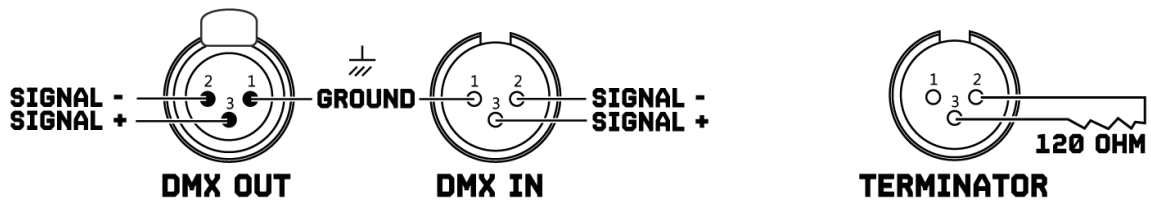

BEAMZ
MADE
EAZY

151.329_151.331 V1

BAC500 & BAC503

QUICK **START GUIDE**

RIGGING

DMX512 CONTROL

CAUTION! At the last unit, you must close the DMX line with a terminating resistor. Take an XLR connector and solder a 120 Ohm resistor between signal (-) and signal (+) and connect it to the DMX output of the last unit in the line.

CONTROL MENU

MENU		DESCRIPTION	
DMX MODE	Addr	12CH	DMX address setting
		7CH	
		5CH	
		3CH	
STATIC	Stat	S 01-27	Static colours
AUTO	Auto	Au 01-02	Auto program
SOUND	Sound	So 01-02	Sound Program
SPEED	Speed	SP 01-09	Speed
MIC	Sensitiv	SE 01-09	MIC sensitivity
		R: 000-255	Red (0-100%)
		G: 000-255	Green (0-100%)
		B: 000-255	Blue (0-100%)
		U:000-255	Cool White (0-100%)
		o:000-255	Warm White (0-100%)
		A:000-255	Amber (0-100%)
		u:000-255	UV (0-100%)
		COLOUR TEMPERATURE	Temperat
3200K	Colour temperature 3200K		
4300K	Colour temperature 4300K		
5600K	Colour temperature 5600K		
6500K	Colour temperature 6500K		
8000K	Colour temperature 8000K		
DIMMING	Dimming	d11-d19	Master dimming
SILENT SCENE	Silent	ON/OFF	Silent scene by Sound program
SLAVE	Slave	SLAVE MODE	Enable slave mode
INFRARED	Infrared	ON/OFF	Enable or Disenable IR remote

DMX CHANNELS

3 CHANNELS

CHANNEL	FUNCTION	VALUE	DESCRIPTION
1	Colour	000-255	Red (0-100%)
2		000-255	Green (0-100%)
3		000-255	Blue (0-100%)

7 CHANNELS

CHANNEL	FUNCTION	VALUE	DESCRIPTION
1	Colour	000-255	Red (0-100%)
2		000-255	Green (0-100%)
3		000-255	Blue (0-100%)
4		000-255	White (0-100%)
5		000-255	Warm white (0-100%)
6		000-255	Amber (0-100%)
7		000-255	UV (0-100%)