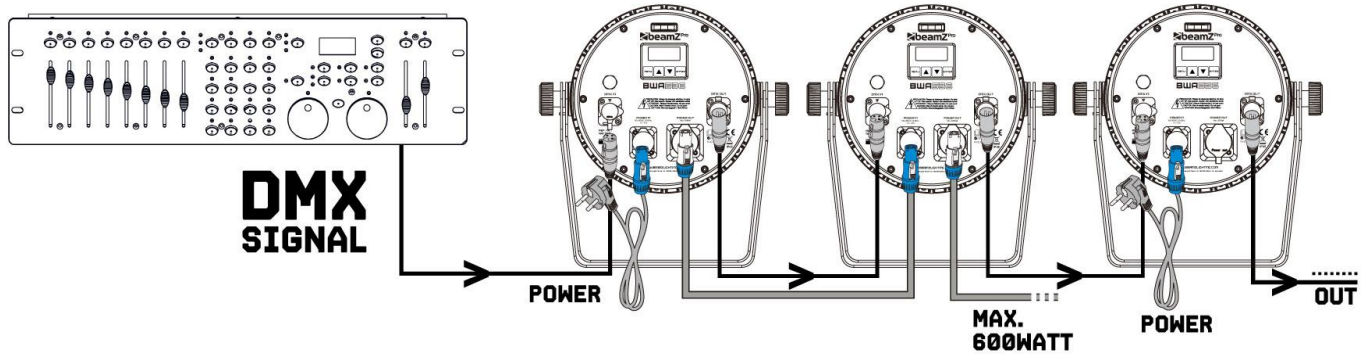

BEAMZ
MADE
EAZY

151.329_151.331 V1

BAC500 & BAC503

QUICK **START GUIDE**

RIGGING

DMX512 CONTROL

CAUTION! At the last unit, you must close the DMX line with a terminating resistor. Take an XLR connector and solder a 120 Ohm resistor between signal (-) and signal (+) and connect it to the DMX output of the last unit in the line.

CONTROL MENU

MENU		DESCRIPTION	
DMX MODE	Addr	12CH	DMX address setting
		7CH	
		5CH	
		3CH	
STATIC	Stat	S 01-27	Static colours
AUTO	Auto	Au 01-02	Auto program
SOUND	Sound	So 01-02	Sound Program
SPEED	Speed	SP 01-09	Speed
MIC	Sensitiv	SE 01-09	MIC sensitivity
		R: 000-255	Red (0-100%)
		G: 000-255	Green (0-100%)
		B: 000-255	Blue (0-100%)
		U:000-255	Cool White (0-100%)
		o:000-255	Warm White (0-100%)
		A:000-255	Amber (0-100%)
		u:000-255	UV (0-100%)
		COLOUR TEMPERATURE	Temperat
3200K	Colour temperature 3200K		
4300K	Colour temperature 4300K		
5600K	Colour temperature 5600K		
6500K	Colour temperature 6500K		
8000K	Colour temperature 8000K		
DIMMING	Dimming	d11-d19	Master dimming
SILENT SCENE	Silent	ON/OFF	Silent scene by Sound program
SLAVE	Slave	SLAVE MODE	Enable slave mode
INFRARED	Infrared	ON/OFF	Enable or Disenable IR remote

DMX CHANNELS

3 CHANNELS

CHANNEL	FUNCTION	VALUE	DESCRIPTION
1	Colour	000-255	Red (0-100%)
2		000-255	Green (0-100%)
3		000-255	Blue (0-100%)

7 CHANNELS

CHANNEL	FUNCTION	VALUE	DESCRIPTION
1	Colour	000-255	Red (0-100%)
2		000-255	Green (0-100%)
3		000-255	Blue (0-100%)
4		000-255	White (0-100%)
5		000-255	Warm white (0-100%)
6		000-255	Amber (0-100%)
7		000-255	UV (0-100%)